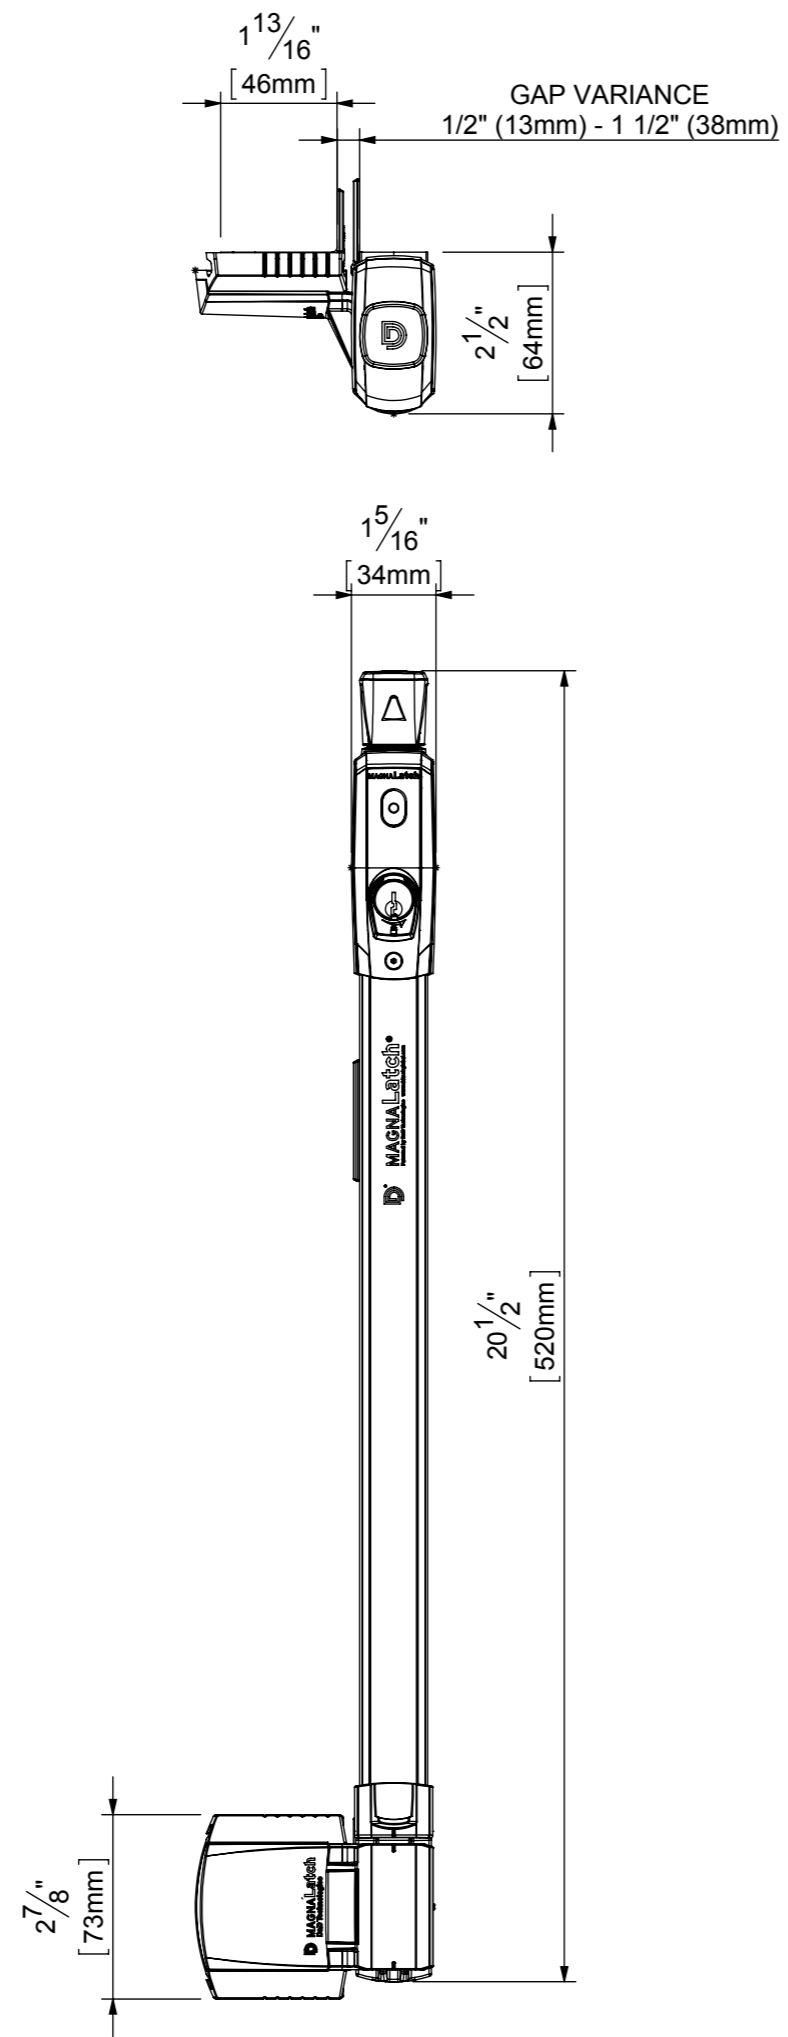

**MAGNALATCH SERIES 3
TOP PULL - ML3TPKA**

GAP VARIANCE
1/2" (13mm) - 1 1/2" (38mm)